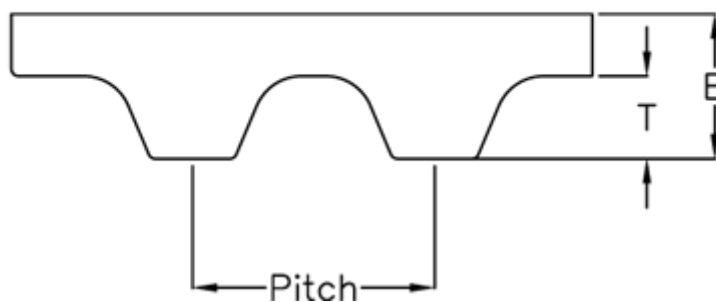

Article number: 602776231615

Description: Gates Timing Belt Synchropower PU 25 T10 1610

Measures

| | |
|-----------------|------------------|
| Height B mm | = 4.5 |
| Height T mm | = 2.5 |
| Length | = 1610 |
| Number of teeth | = 161 |
| Pitch | = 10 |
| Type | = PU 25 T10 1610 |
| Width | = 25 |